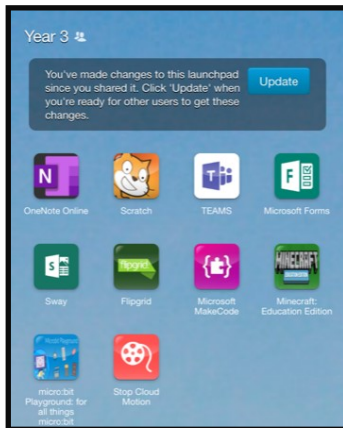

RPA Pupil Guide

How to access the school system from home

Open your browser, and search for :

Get.Airhead.io

This should bring you to this website.

You will need to type in your school email and password.

This will then take you to your home screen, where you can access your launchpad any school apps (such as Spelling Shed, TT Rockstars, Scratch) as well as any launchpads that your teacher has shared